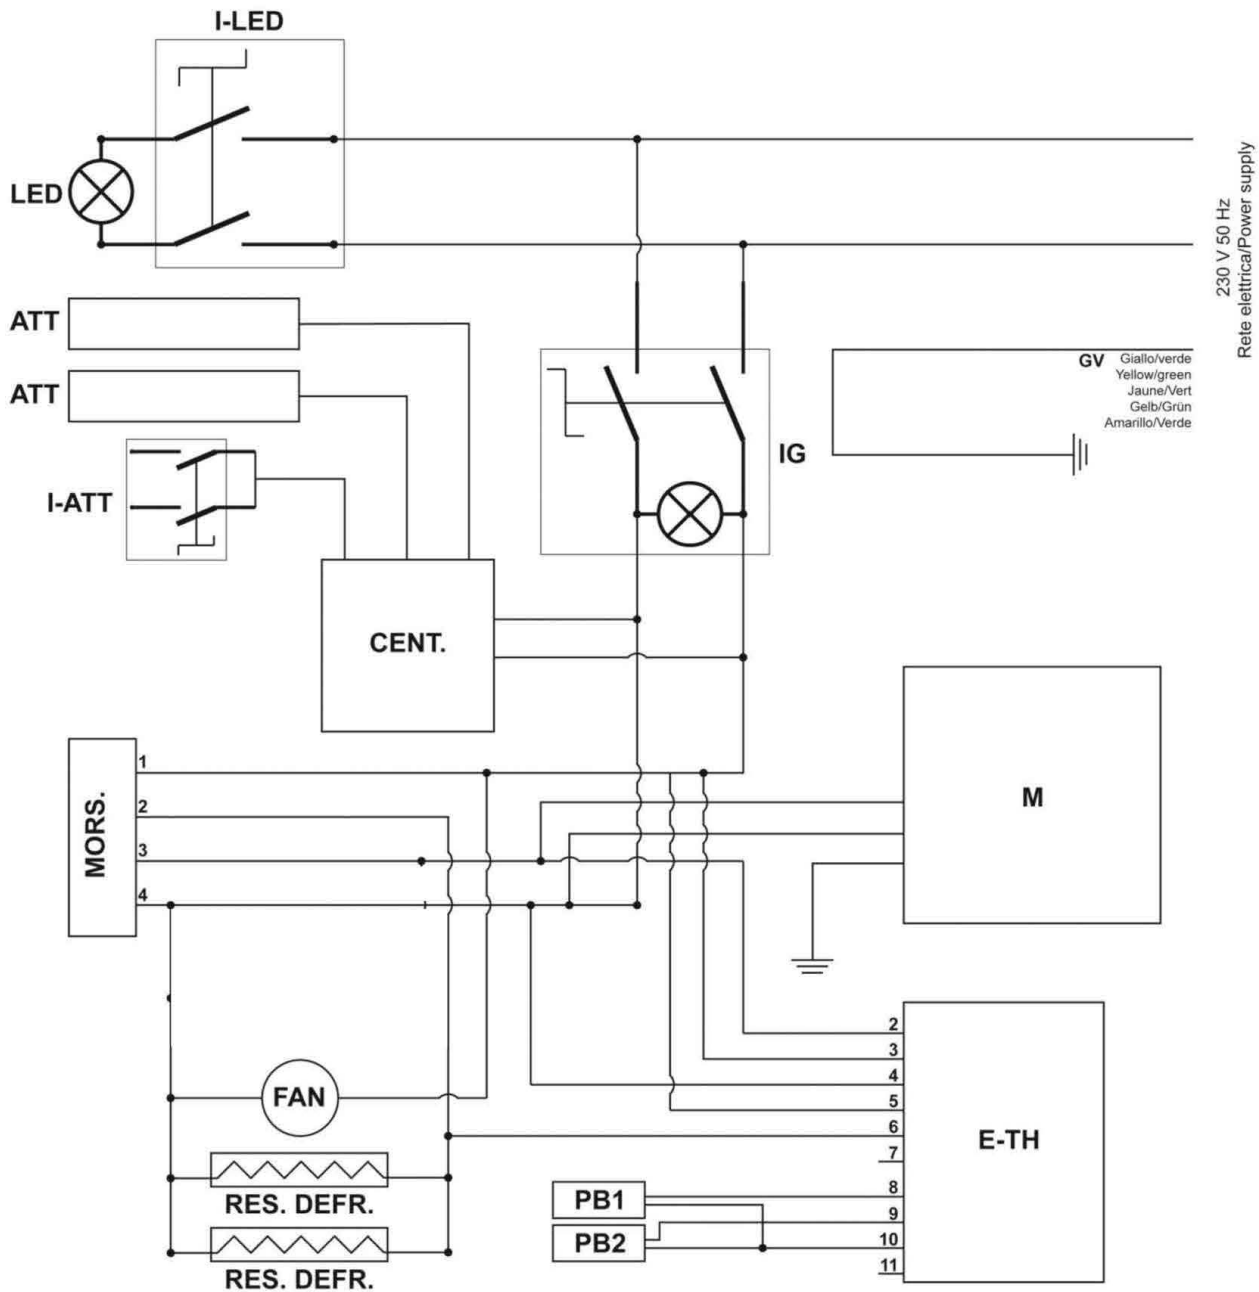

230 V 50 Hz
Rete elettrica/Power supply

230 V 50 Hz
Rete elettrica/Power supply

GV Giallo/verde
Yellow/green
Jaune/Vert
Gelb/Grün
Amarillo/Verde

Ref.	Description
E-TH	Digital Thermostat
IG	General switch
M	Compressor
CENT.	Actuator control unit
ATT	Actuator
I-ATT	Actuator switch
LED	LED lamp
I-LED	LED switch