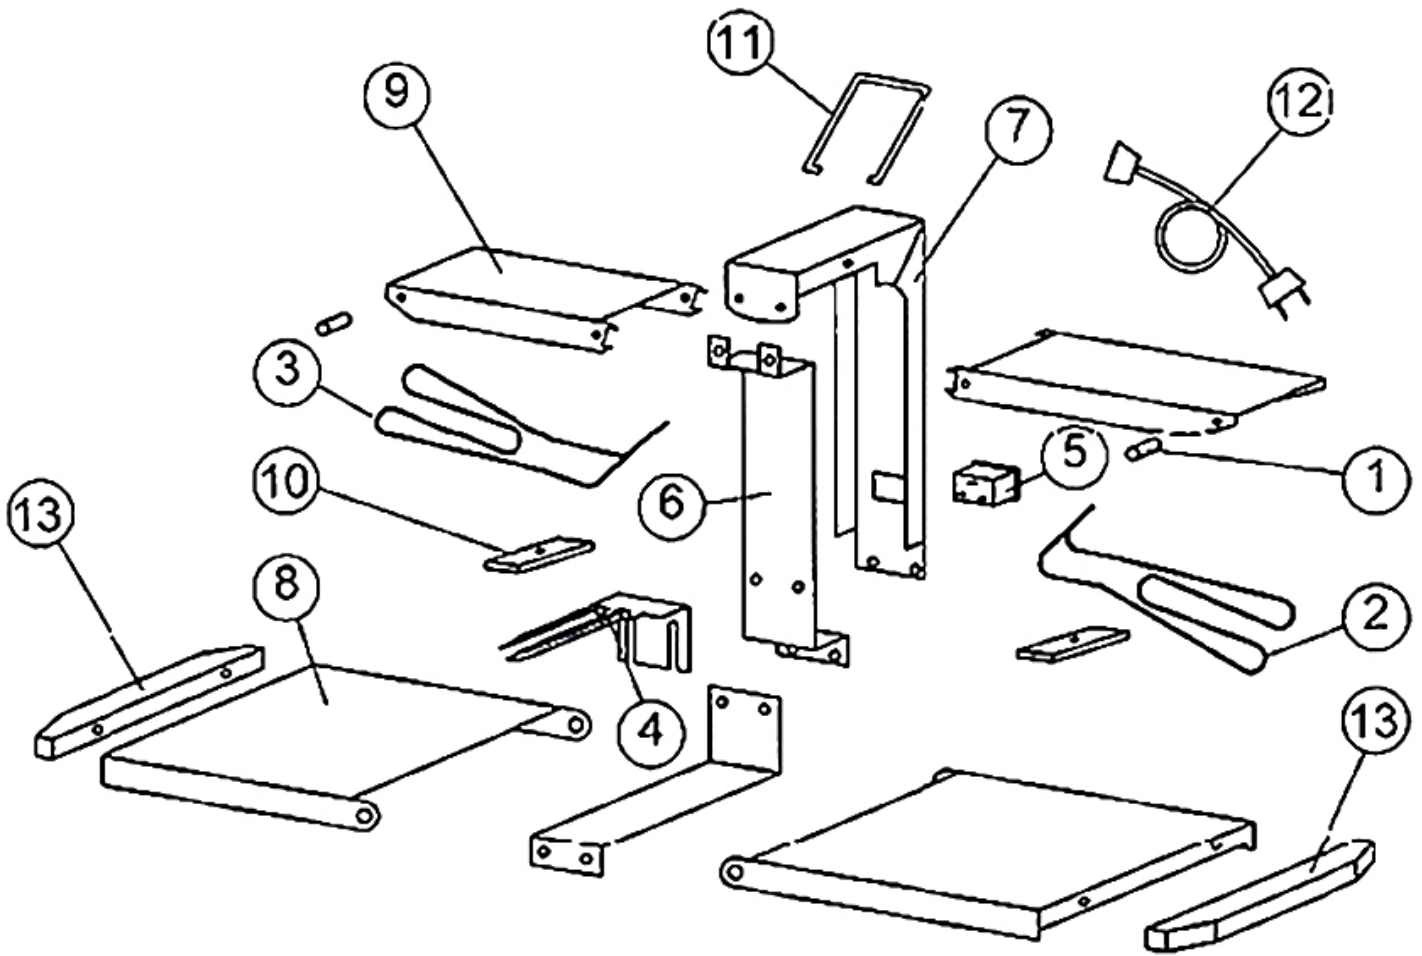

***202.070 RACLETTE APPARAAT 'BREZIERE'**
EXPLODED VIEW - SPARE PART LIST

NO	DESCRIPTION	CODE	Q'TY
1	Handing button	BREZ-B	
2-3	Resistance right or left (sold together)	BREZ01-RD BREZ01-RG	
4	Cheese holder	BREZ01-S	
5	Connector		
6	Cheese holder support		
7	Protection unit		
8	Board support plate		
9	Heating slopes		
10	Resistance strap		
11	Carrying handle		
12	Cord 230 V Cord 110 V Cord UK plug	5007 5005 5010	
13	Wooden handle + 2 screws only for BREZ05	BREZ05-P	