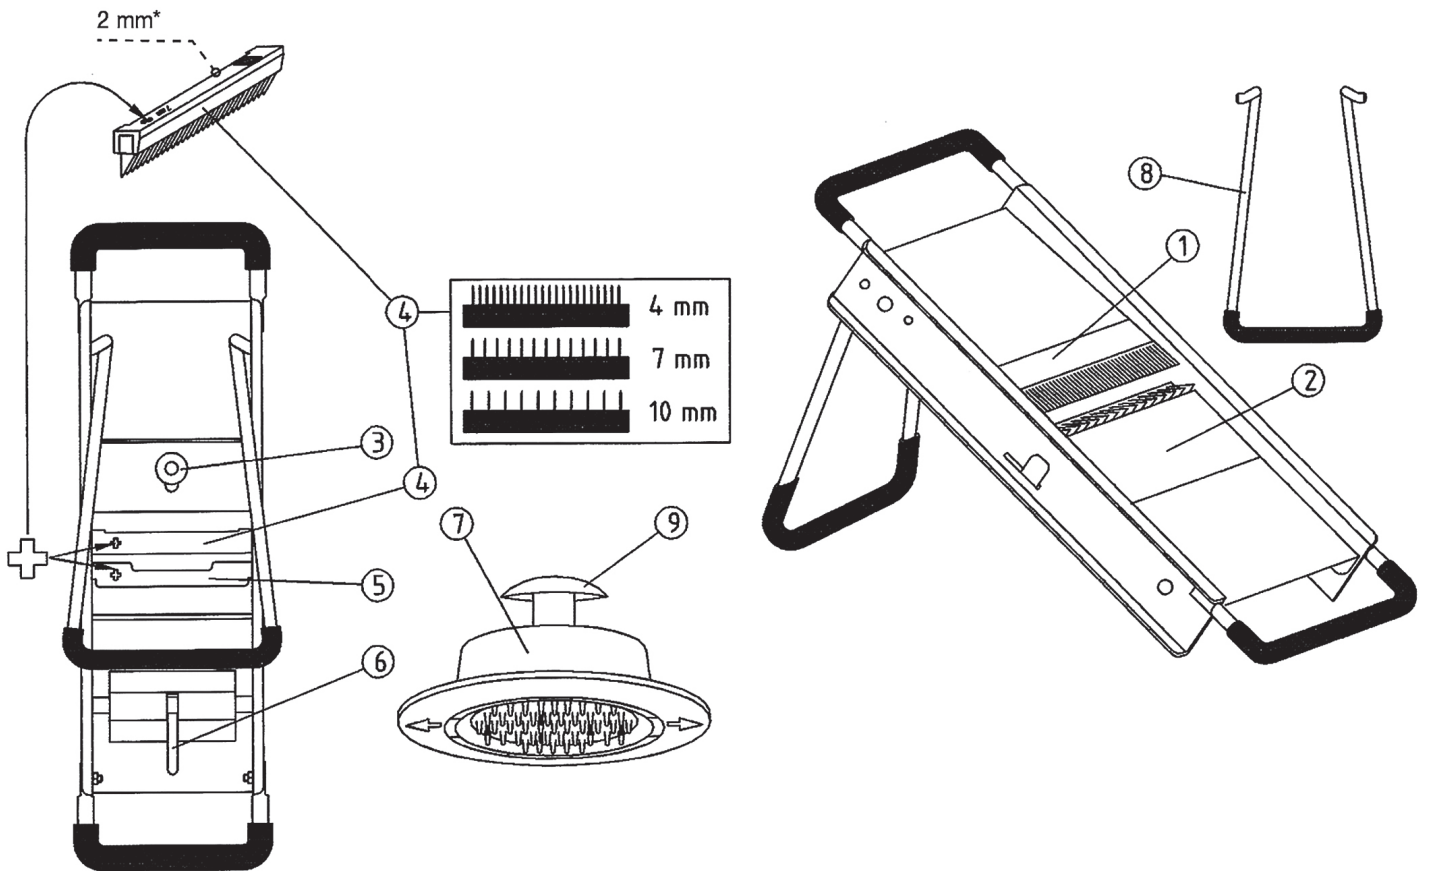

***202.100 MANDOLINE 'GOURMET'**
EXPLODED VIEW - SPARE PART LIST

NO	DESCRIPTION	CODE	Q'TY
4	Set of 4 Cutting block	10211	
4	Cutting block 2 mm Fixed on the item	10202	
4	4 mm Cutting block	10204	
4	7 mm Cutting block	10207	
4	10 mm Cutting block	10210	
2	Smooth blade	10212	
7	Safety guard	10201	
8	Stand	15020	