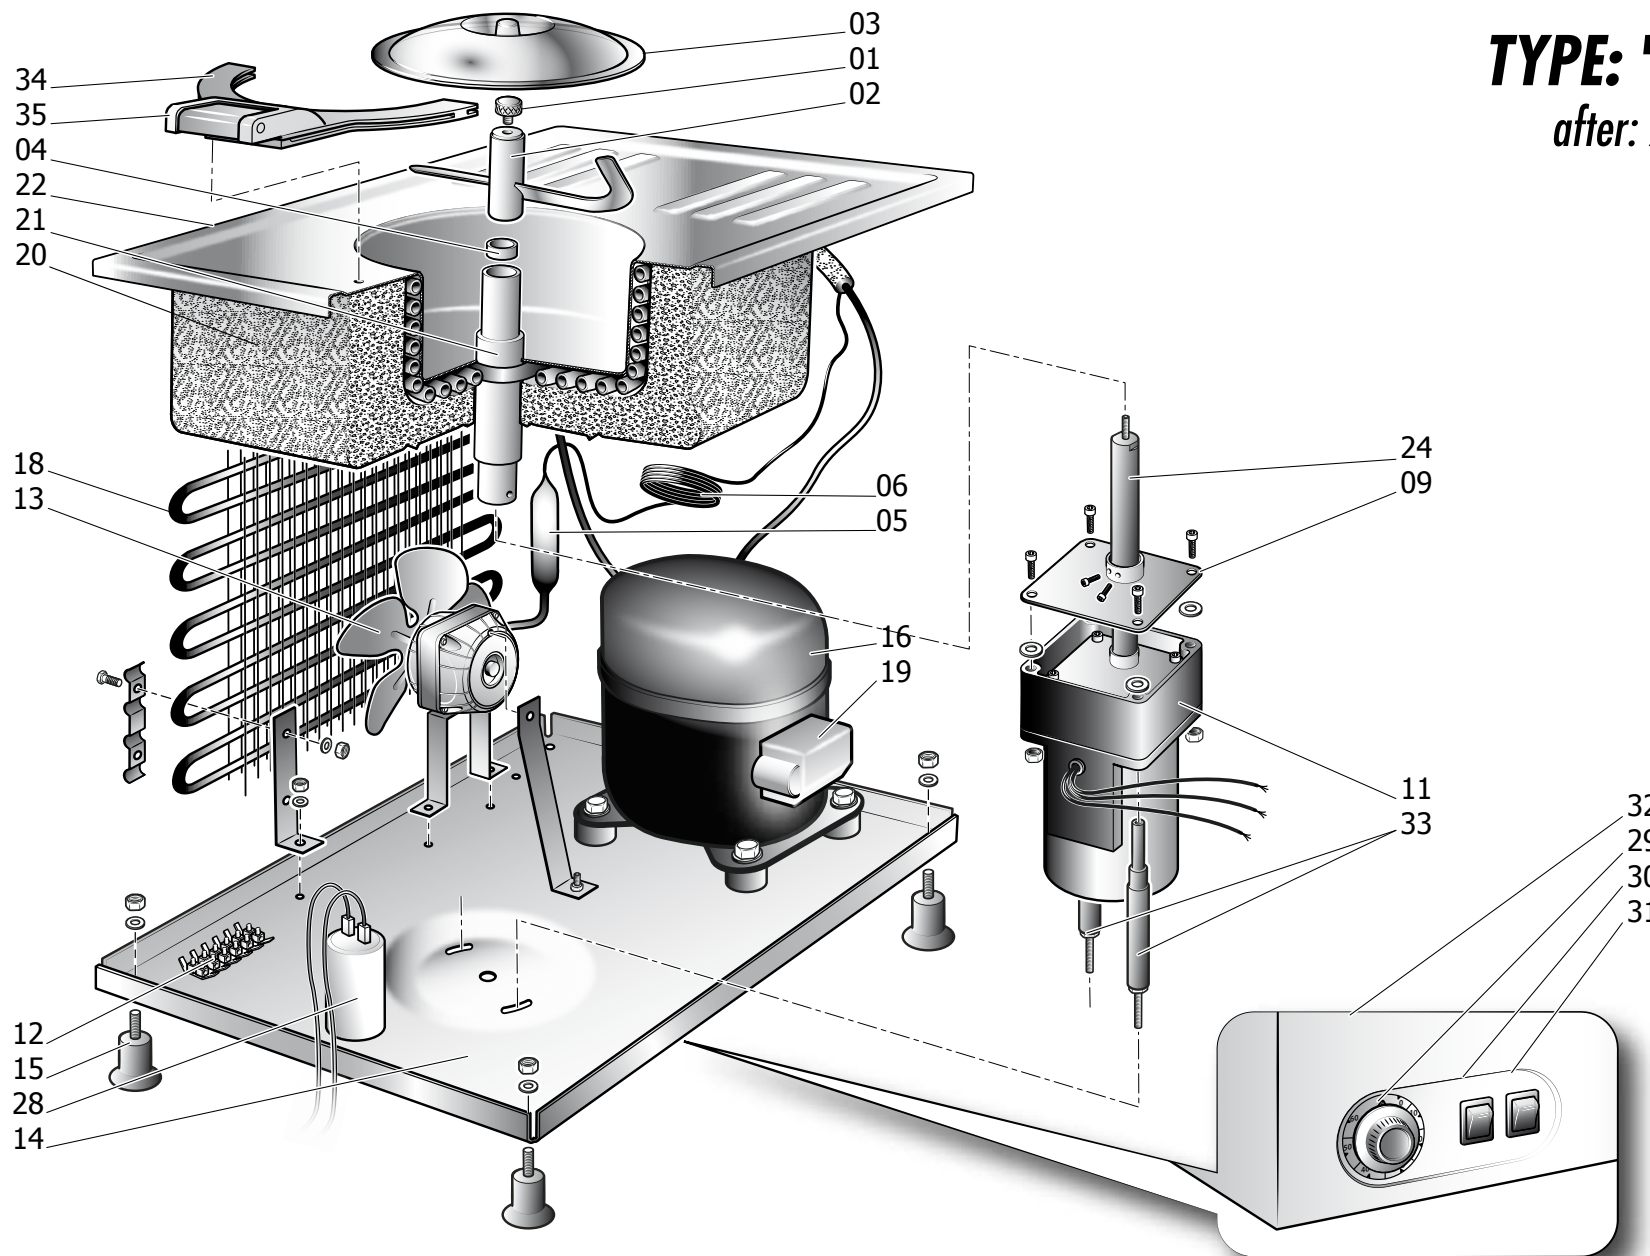

*406.001 **SORBETIERE** - EXPLODED VIEW

TYPE: "STELLA"
after: 2021-01

*406.001 **SORBETIERE** - EXPLODED VIEW

TYPE: "STELLA"
before: 2020-12