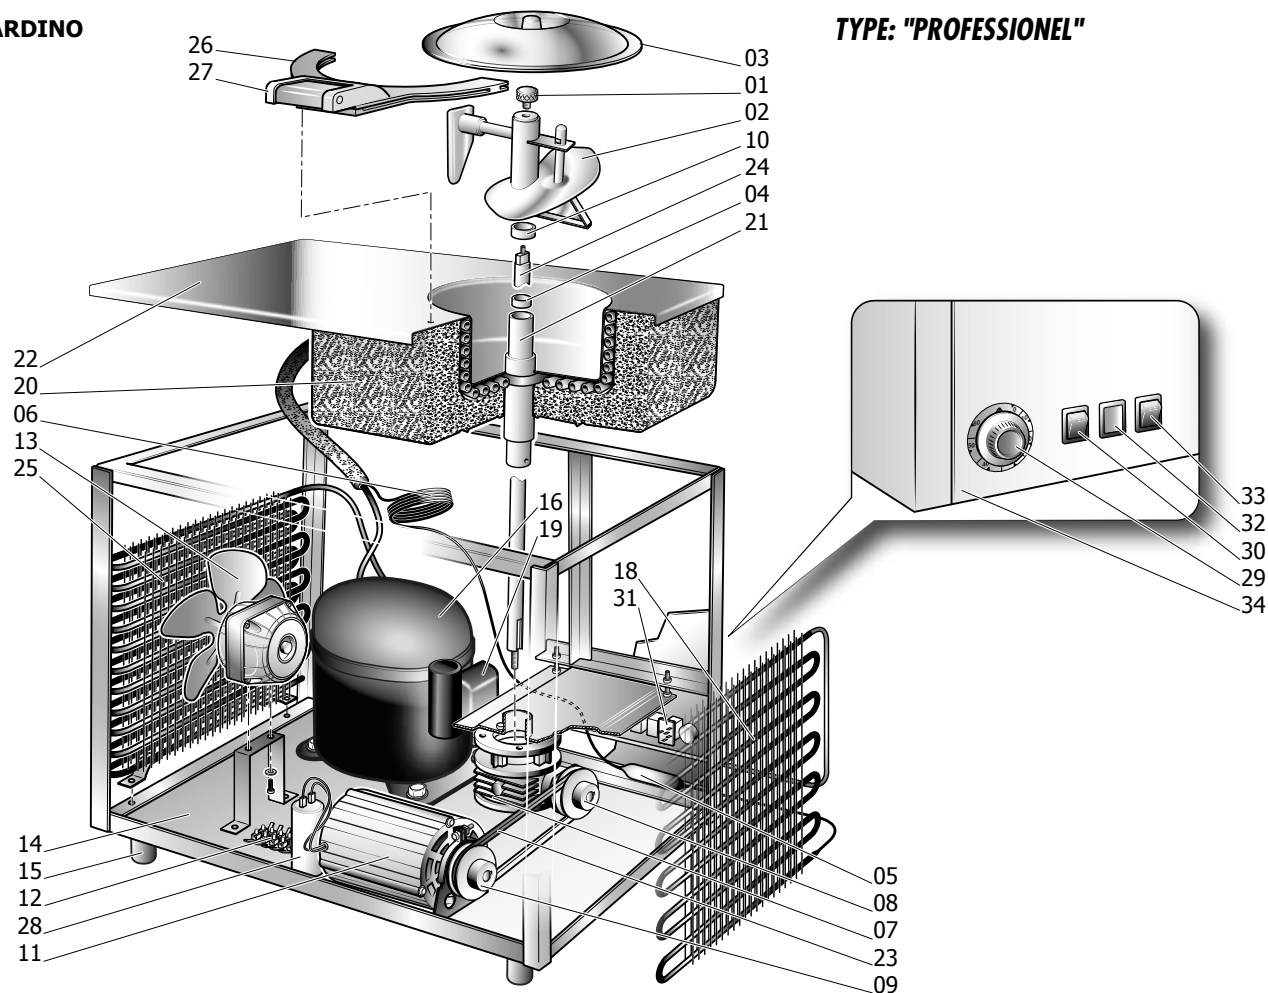

*406.003 SORBETIERE - EXPLODED VIEW / SPARE PART LIST

» L3 GIARDINO

TYPE: "PROFESSIONEL"

NO	DESCRIPTION
01	Paddle Nut
02	Paddle
03	Lid
04	Shaft Sleeve Bush
05	Filter
06	Capillary
07	Complete Gearbox
08	Gearbox Pulley

NO	DESCRIPTION
09	Motor Pulley
11	Motor
12	Junction Box
13	Fan Motor
14	Base
15	Foot
16	Compressor
18	Condenser 1°

NO	DESCRIPTION
19	Compress. Electr. Parts
20	Insulator
21	Shaft Sleeve
22	Ss Top Case
23	Belt
24	Shaft
25	Condenser 2°
26	Stainless Steel Bracket

NO	DESCRIPTION
27	Safety Device
29	Timer
30	6 Poles Churn Switch
31	Safety Electr. Circuit Board
32	Green Switch Indicator Light
33	Chill Switch
34	Stain Steel Case