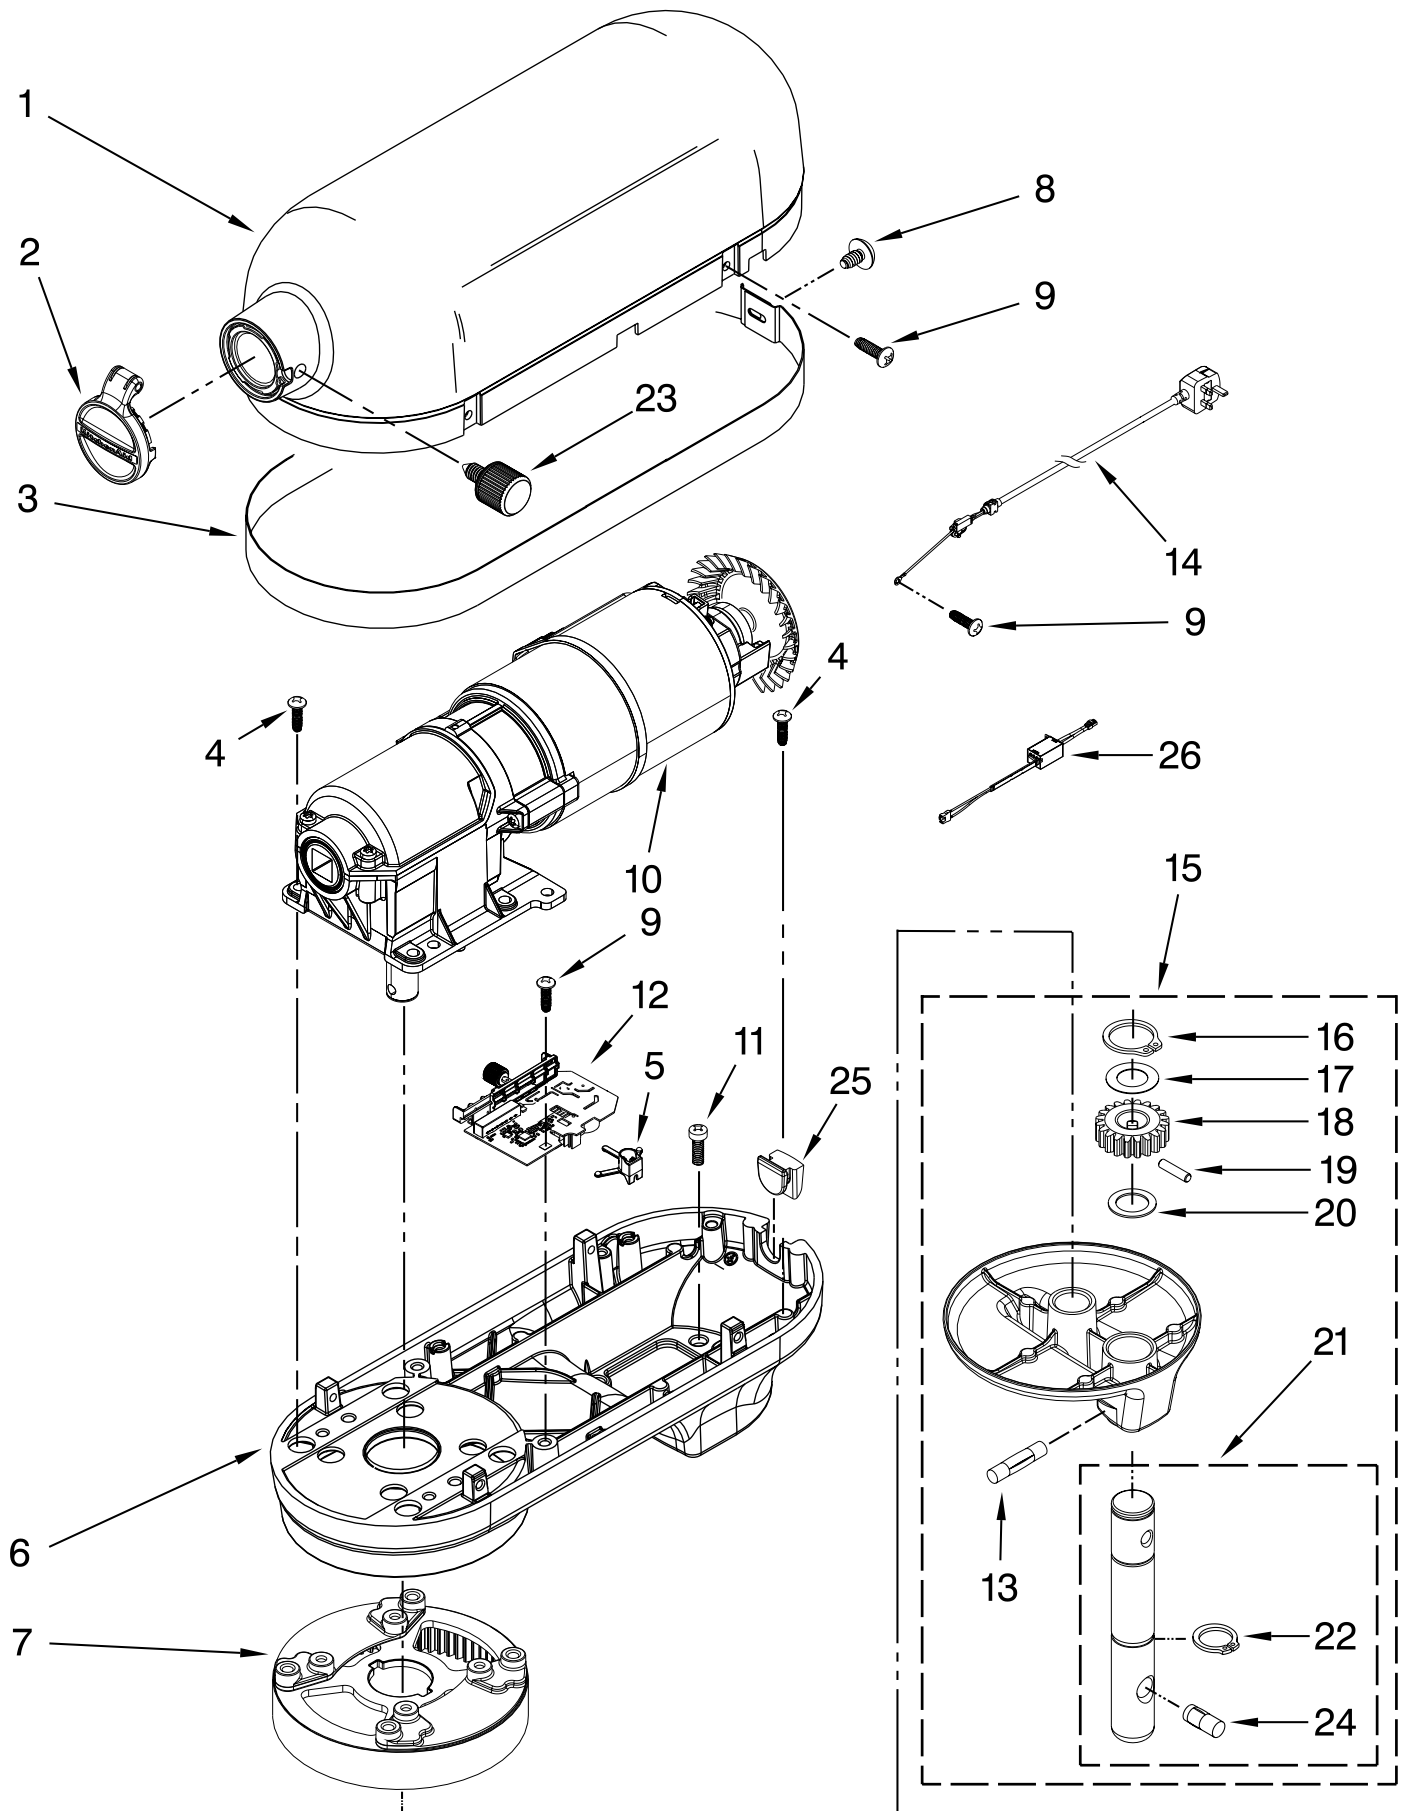

PARTS LIST

for

KitchenAid®

7 QT. STAND MIXER

PROFESSIONAL – BOWL LIFT

MODELS:

5KSM7591XWH0 (White)
5KSM7591XER0 (Empire Red)
5KSM7591XSM0 (Silver Metallic)

***521.200 - *521.201 - *521.201**

CASE, GEARING AND PLANETARY UNIT

For Model: 5KSM7591X

CASE, GEARING AND PLANETARY UNIT

For Model: 5KSM7591X

Illus.	Part	
No.	No.	DESCRIPTION
1	**	Gearcase Motor Housing
2	W10395280	Cap, Attachment Hub, Hinged
3	**	Band, Trim
4	W10351843	Screw
5	W10305968	Holder, Control
6	**	Lower Gearcase
7	W10234493	Gear, Ring & Plate to Planetary
8	3400617	Screw
9	3400814	Screw
10	W10307642	Motor, 230 V Assy w/Transmission
11	3400200	Screw
12	W10388322	Control Assembly
13	W10234531	Pin, Groove
14		Cord, Power
	W10459179	White
	W10419451	Black
15	**	Planetary Assembly
16	9703438	Clip, Retaining
17	9706090	Washer
18	W10234643	Gear, Pinion
19	9707223	Pin, Retaining
20	8533910	Washer
21	W10419438	Shaft, Agitator
22	9703680	Clip, Retaining
23		Thumb Screw
	W10360791	Black
24	9704677	Pin, Groove
25	W10417201	Clip, Plug
26	W10447372	RFI Filter

**Refer To Page 3
Color Variation Parts

BASE AND PEDESTAL UNIT

For Model: 5KSM7591X

BASE AND PEDESTAL UNIT

For Model: 5KSM7591X

Illus.	Part	
No.	No.	DESCRIPTION
1		Literature Parts
	W10421400	Use & Care Guide
	W10463001	Repair Parts List
2	9709924	Shield, Pouring
3	W10354780	Bowl, 7 Qt.
4	240185	Pin, Bowl Locating
5	9703474	Latch, Bowl Spring
6	3400018	Screw
7	**	Bowl Support
8	**	Base and Foot Assembly
9	9708649	Foot, Rubber
10	9703307	Clip
11	9706787	Rod, Bowl Lift
12	9237	Spring
13	9703439	Washer
14	8533907	Nut
15	**	Column Assembly
16	W10394561	Beater, Flat
17	W10467144	Hook, Dough
18	9706885	Arm, Bowl Lift
19	W10352664	Whip, Wire
20	9703426	Cam, Adjusting
21	3400863	Screw
22	9706788	Handle, Bowl Lift
23	W10391115	Cap, Handle
24	3400200	Screw
25	9706814	Screen, Vent