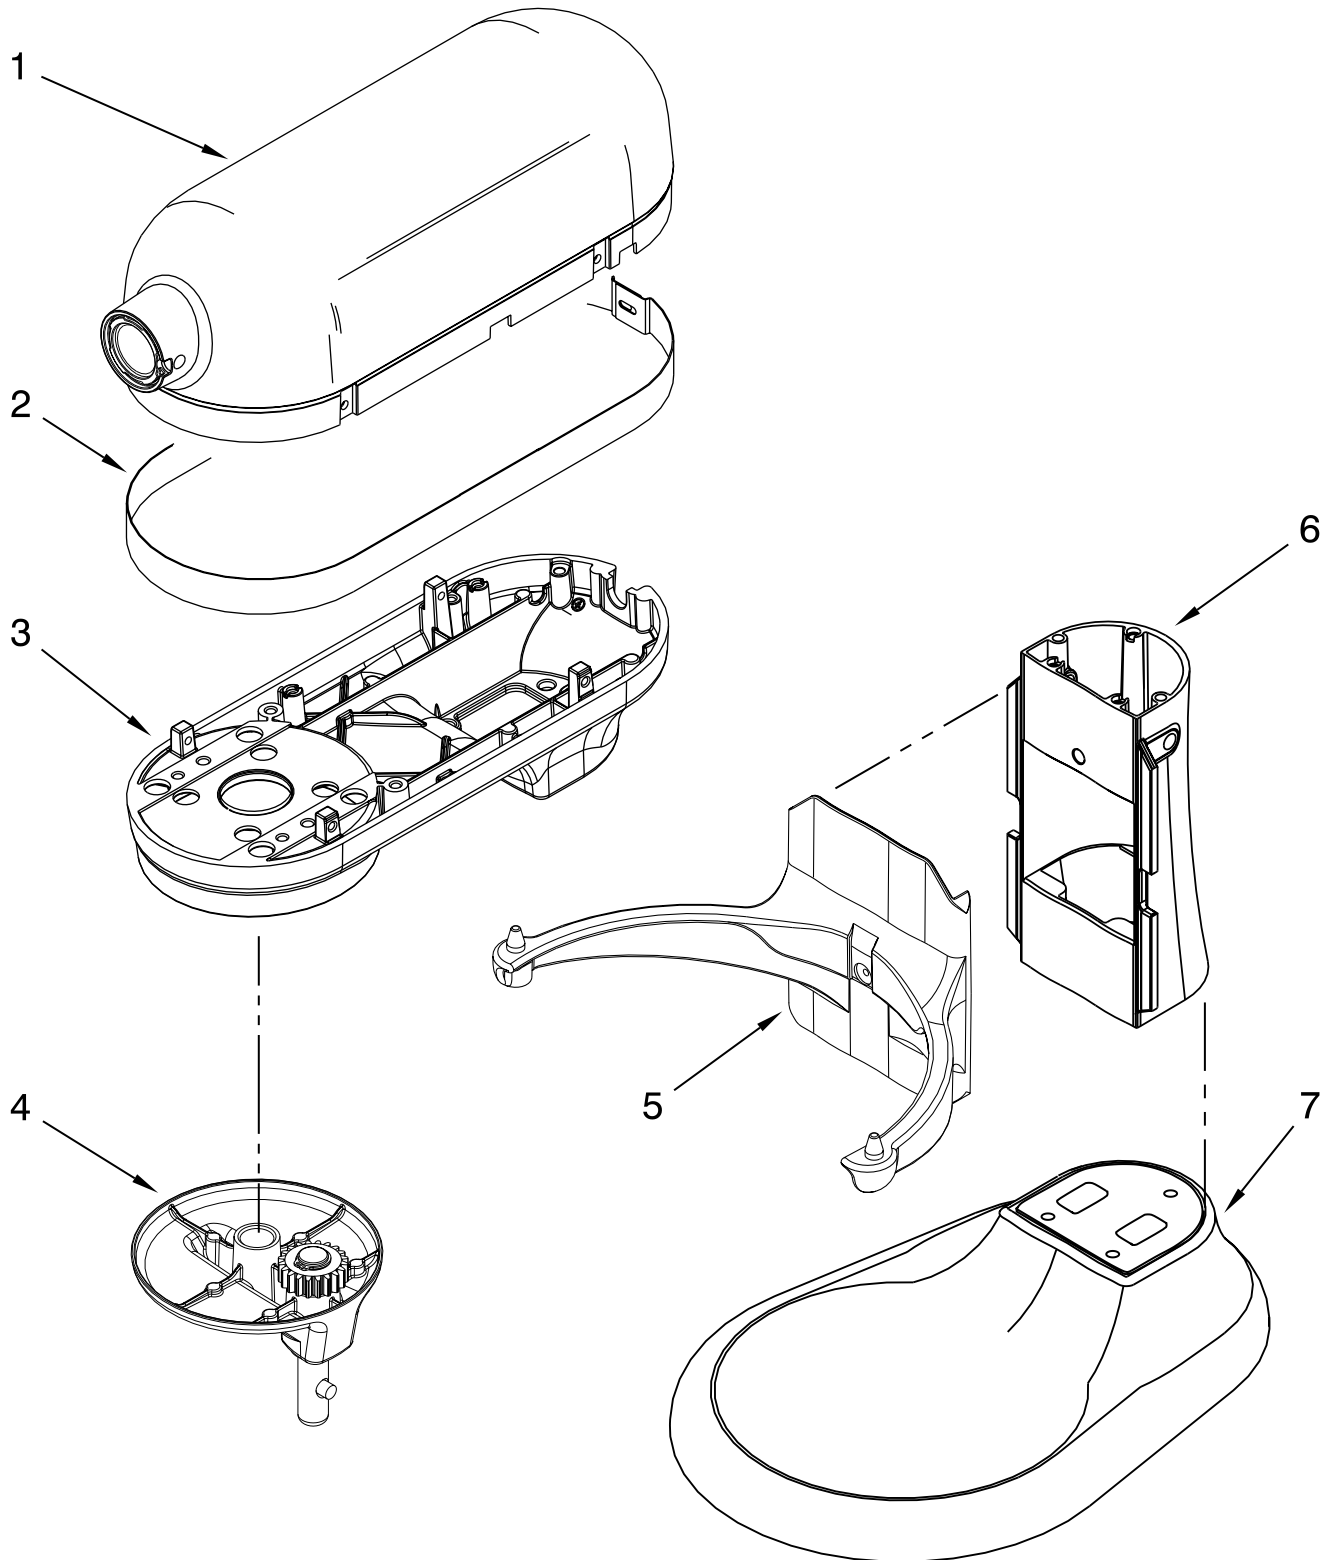

COLOR VARIATION PARTS

For Model: 5KSM7591X