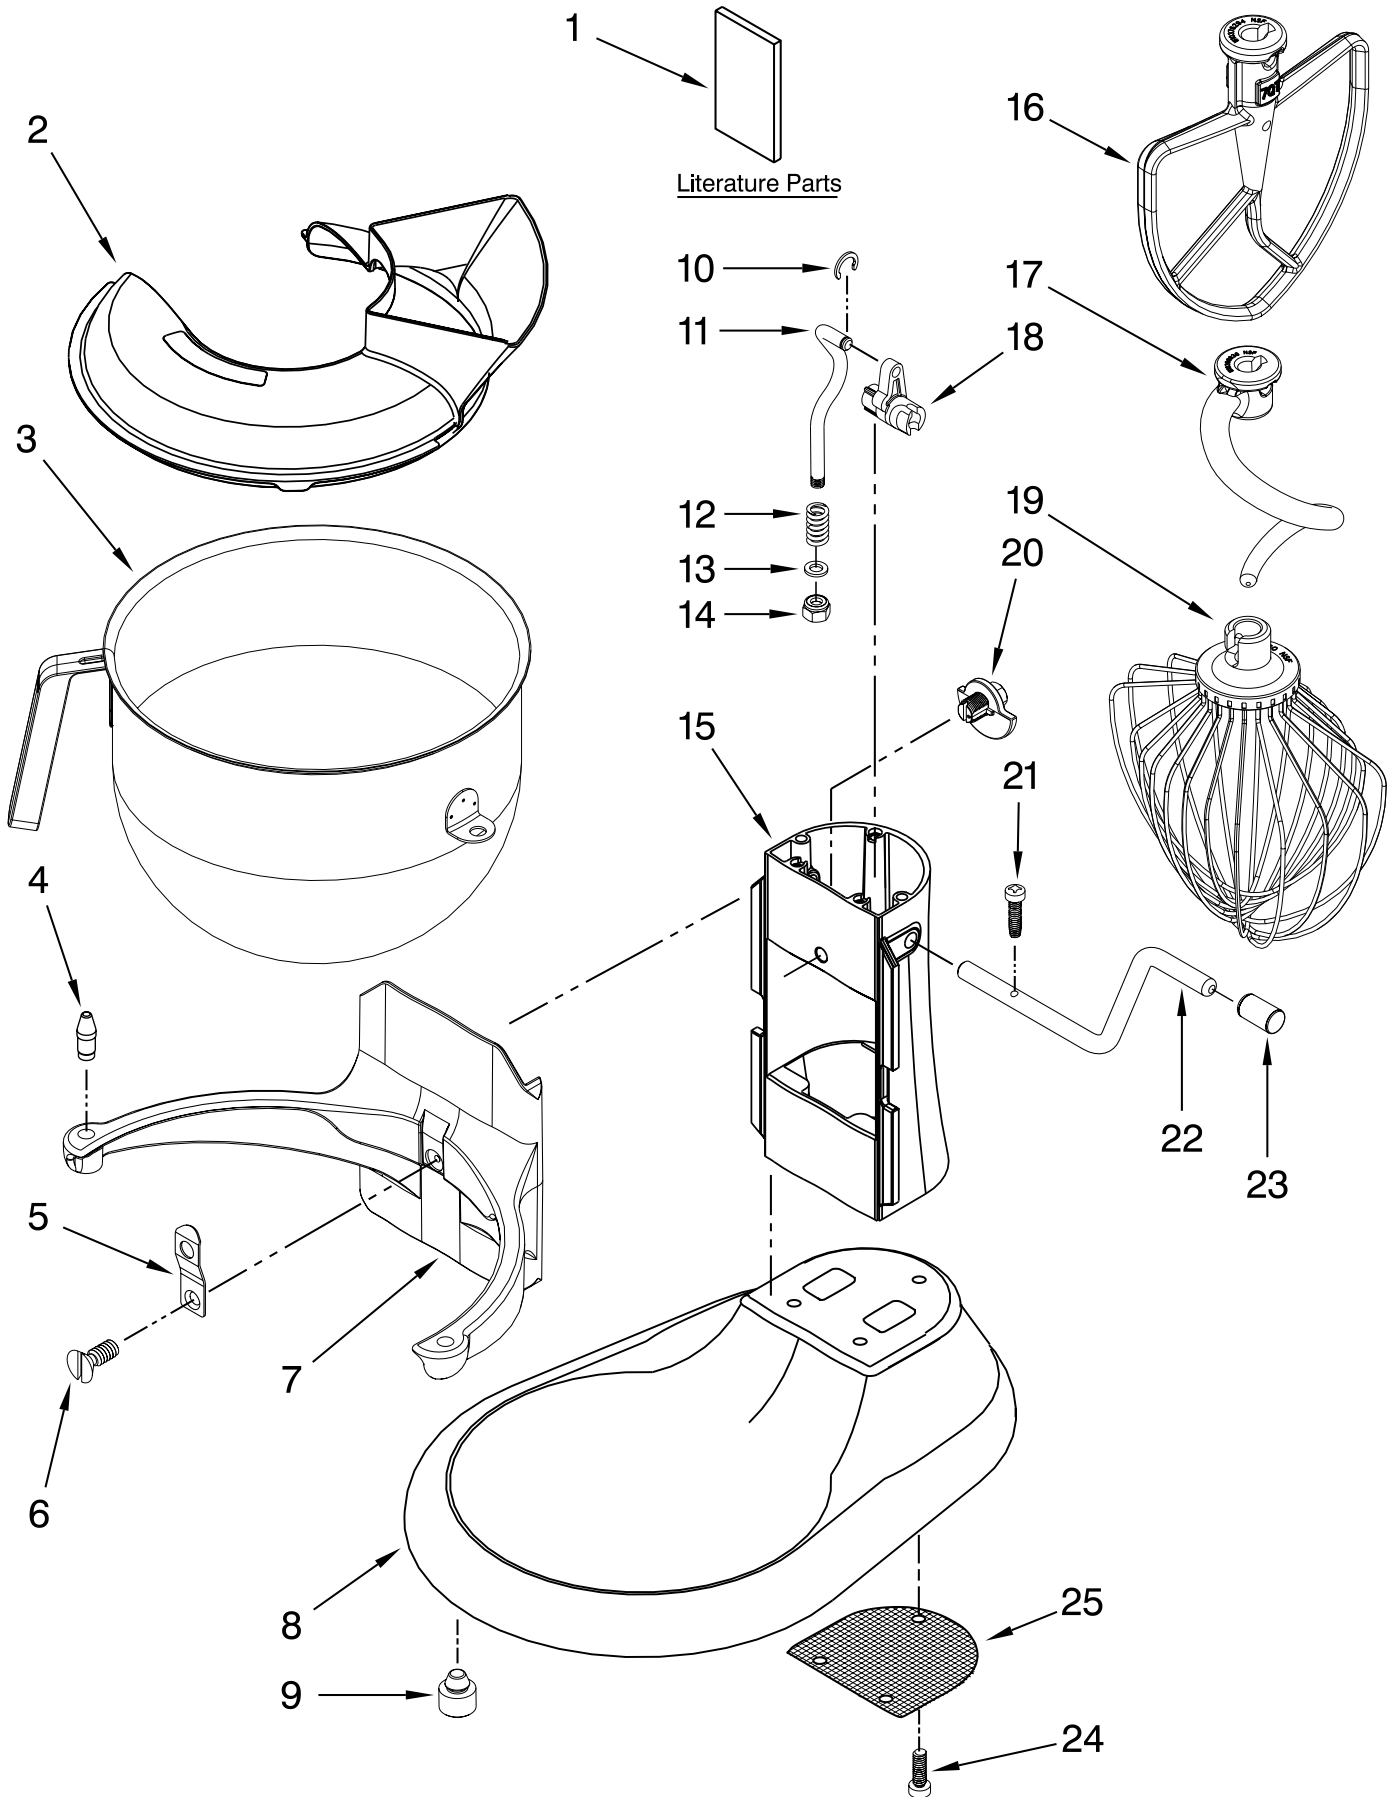

CASE, GEARING AND PLANETARY UNIT

For Model: 5KSM7591X

CASE, GEARING AND PLANETARY UNIT

For Model: 5KSM7591X

Illus.	Part	
No.	No.	DESCRIPTION
1	**	Gearcase Motor Housing
2	W10395280	Cap, Attachment Hub, Hinged
3	**	Band, Trim
4	W10351843	Screw
5	W10305968	Holder, Control
6	**	Lower Gearcase
7	W10234493	Gear, Ring & Plate to Planetary
8	3400617	Screw
9	3400814	Screw
10	W10307642	Motor, 230 V Assy w/Transmission
11	3400200	Screw
12	W10388322	Control Assembly
13	W10234531	Pin, Groove
14		Cord, Power
	W10459179	White
	W10419451	Black
15	**	Planetary Assembly
16	9703438	Clip, Retaining
17	9706090	Washer
18	W10234643	Gear, Pinion
19	9707223	Pin, Retaining
20	8533910	Washer
21	W10419438	Shaft, Agitator
22	9703680	Clip, Retaining
23		Thumb Screw
	W10360791	Black
24	9704677	Pin, Groove
25	W10417201	Clip, Plug
26	W10447372	RFI Filter

**Refer To Page 3
Color Variation Parts

BASE AND PEDESTAL UNIT

For Model: 5KSM7591X

BASE AND PEDESTAL UNIT

For Model: 5KSM7591X

Illus.	Part	
No.	No.	DESCRIPTION
1		Literature Parts
	W10421400	Use & Care Guide
	W10463001	Repair Parts List
2	9709924	Shield, Pouring
3	W10354780	Bowl, 7 Qt.
4	240185	Pin, Bowl Locating
5	9703474	Latch, Bowl Spring
6	3400018	Screw
7	**	Bowl Support
8	**	Base and Foot Assembly
9	9708649	Foot, Rubber
10	9703307	Clip
11	9706787	Rod, Bowl Lift
12	9237	Spring
13	9703439	Washer
14	8533907	Nut
15	**	Column Assembly
16	W10394561	Beater, Flat
17	W10467144	Hook, Dough
18	9706885	Arm, Bowl Lift
19	W10352664	Whip, Wire
20	9703426	Cam, Adjusting
21	3400863	Screw
22	9706788	Handle, Bowl Lift
23	W10391115	Cap, Handle
24	3400200	Screw
25	9706814	Screen, Vent