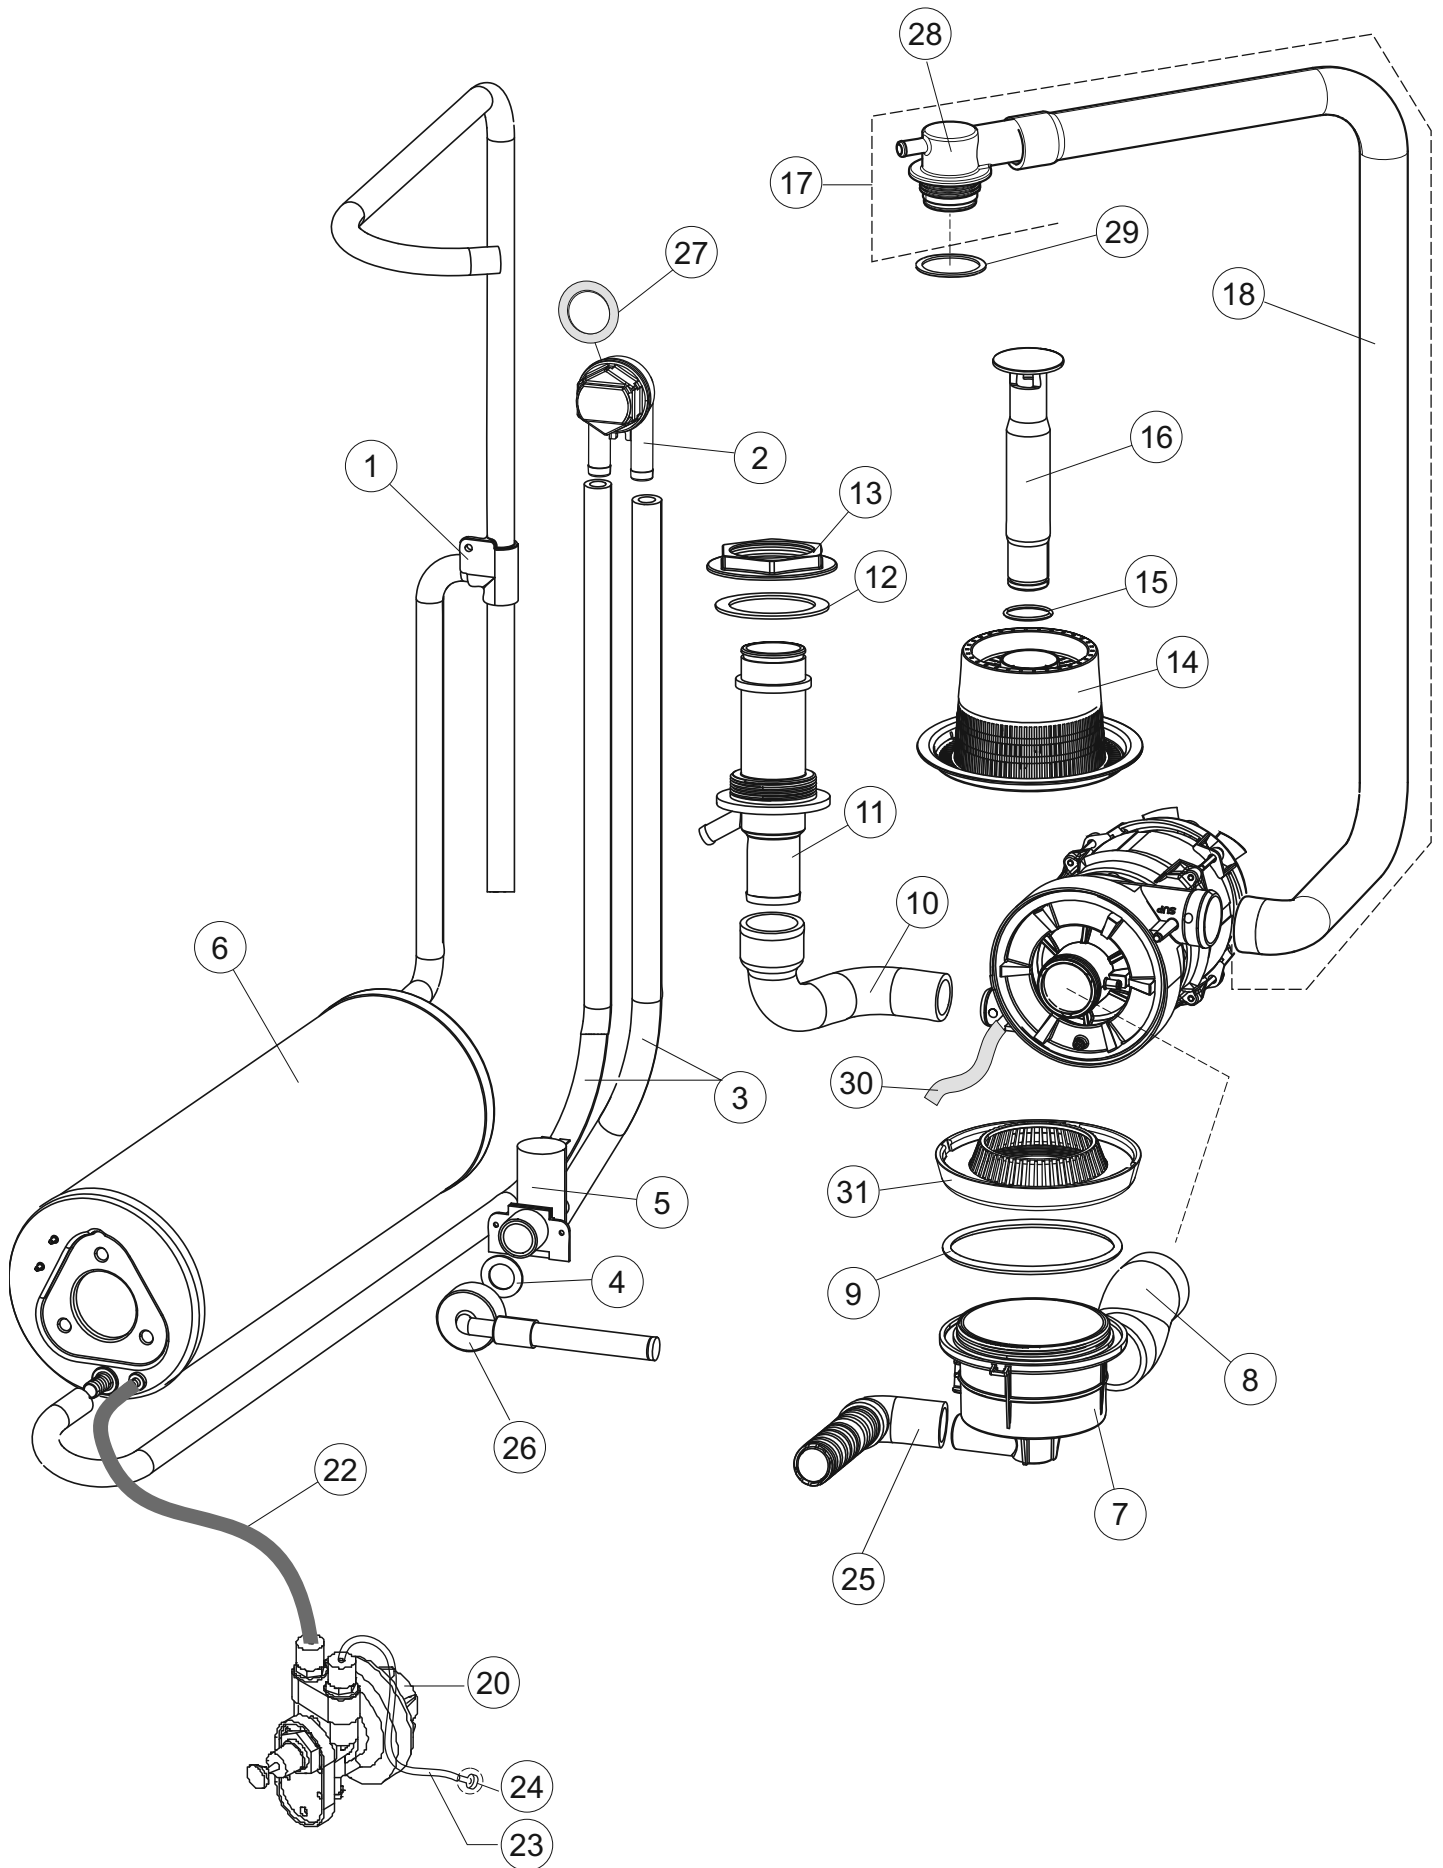

E3 ELETTROBAR 570050 EXPLODED VIEW

E3 ELETTROBAR 570050 EXPLODED VIEW

E3 ELETTROBAR 570050 EXPLODED VIEW

E3 ELETTROBAR 570050 EXPLODED VIEW

**Addolcitore
Softener**

**Pompa scarico
Drain pump**

E3 ELETTROBAR 570050 EXPLODED VIEW

E3 ELETTROBAR 570050 EXPLODED VIEW

- 1
- 2