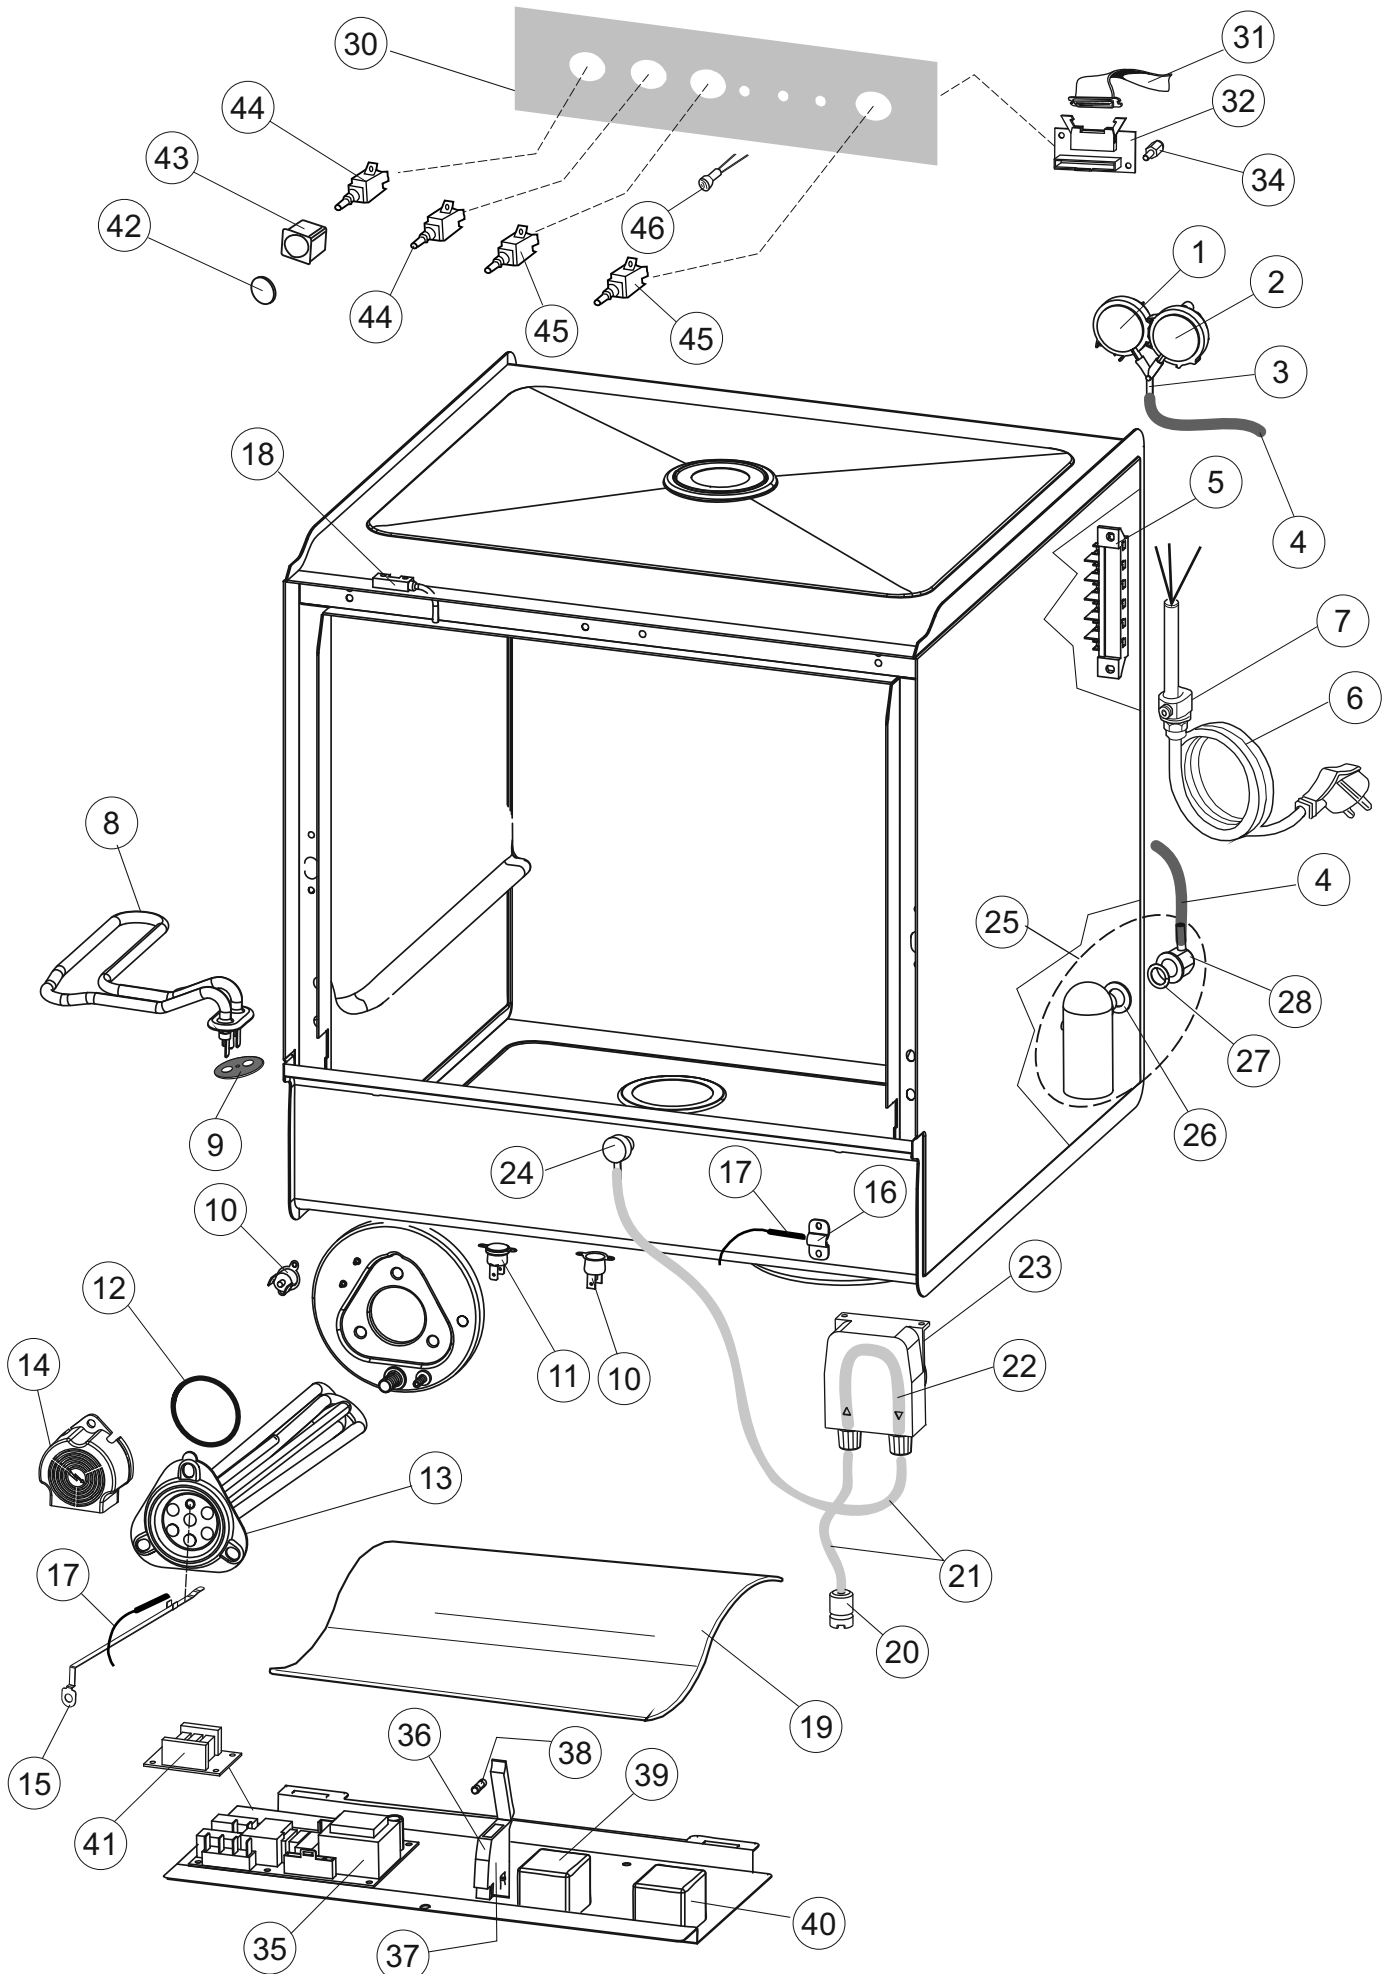

E3 ELETTROBAR 570050 EXPLODED VIEW

E3 ELETTROBAR 570050 EXPLODED VIEW

E3 ELETTROBAR 570050 EXPLODED VIEW

E3 ELETTROBAR 570050 EXPLODED VIEW

**Addolcitore
Softener**

**Pompa scarico
Drain pump**

E3 ELETTROBAR 570050 EXPLODED VIEW

E3 ELETTROBAR 570050 EXPLODED VIEW

- 1
- 2