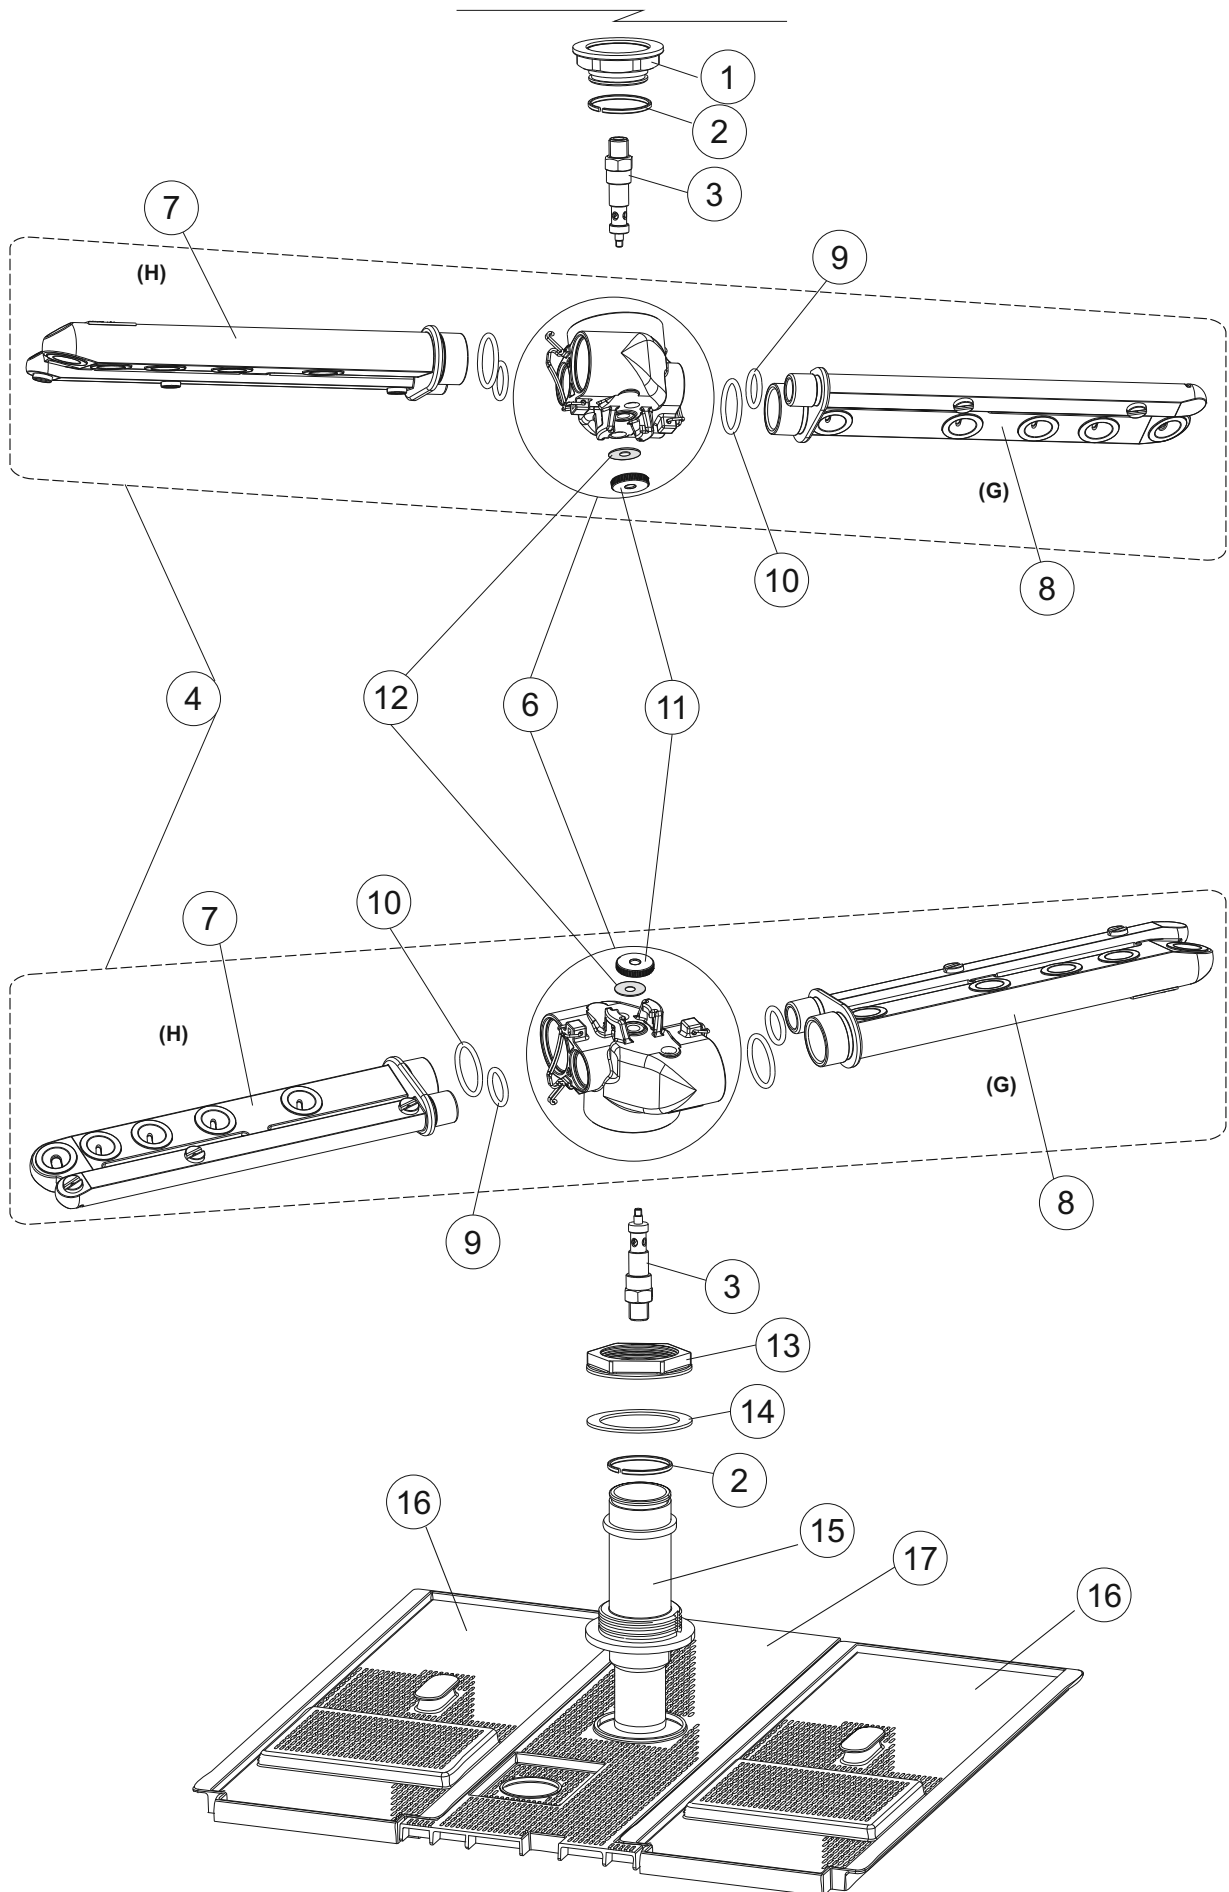

E3 ELETTROBAR 570050 EXPLODED VIEW

E3 ELETTROBAR 570050 EXPLODED VIEW

E3 ELETTROBAR 570050 EXPLODED VIEW

E3 ELETTROBAR 570050 EXPLODED VIEW

**Addolcitore
Softener**

**Pompa scarico
Drain pump**

E3 ELETTROBAR 570050 EXPLODED VIEW

E3 ELETTROBAR 570050 EXPLODED VIEW

- 1
- 2