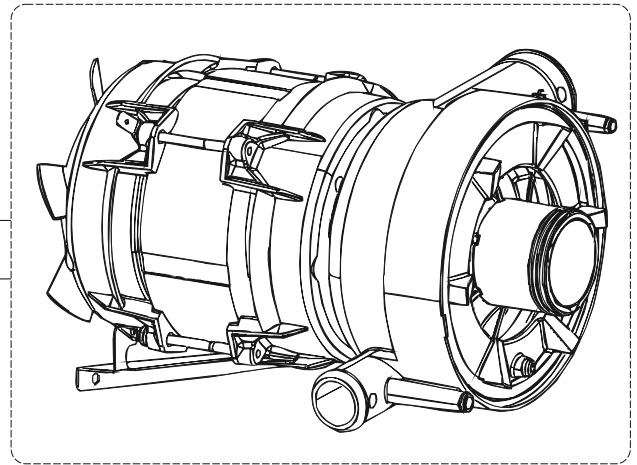

E3 ELETTROBAR 570050 EXPLODED VIEW

E3 ELETTROBAR 570050 EXPLODED VIEW

E3 ELETTROBAR 570050 EXPLODED VIEW

E3 ELETTROBAR 570050 EXPLODED VIEW

**Addolcitore
Softener**

**Pompa scarico
Drain pump**

E3 ELETTROBAR 570050 EXPLODED VIEW

E3 ELETTROBAR 570050 EXPLODED VIEW

- 1
- 2