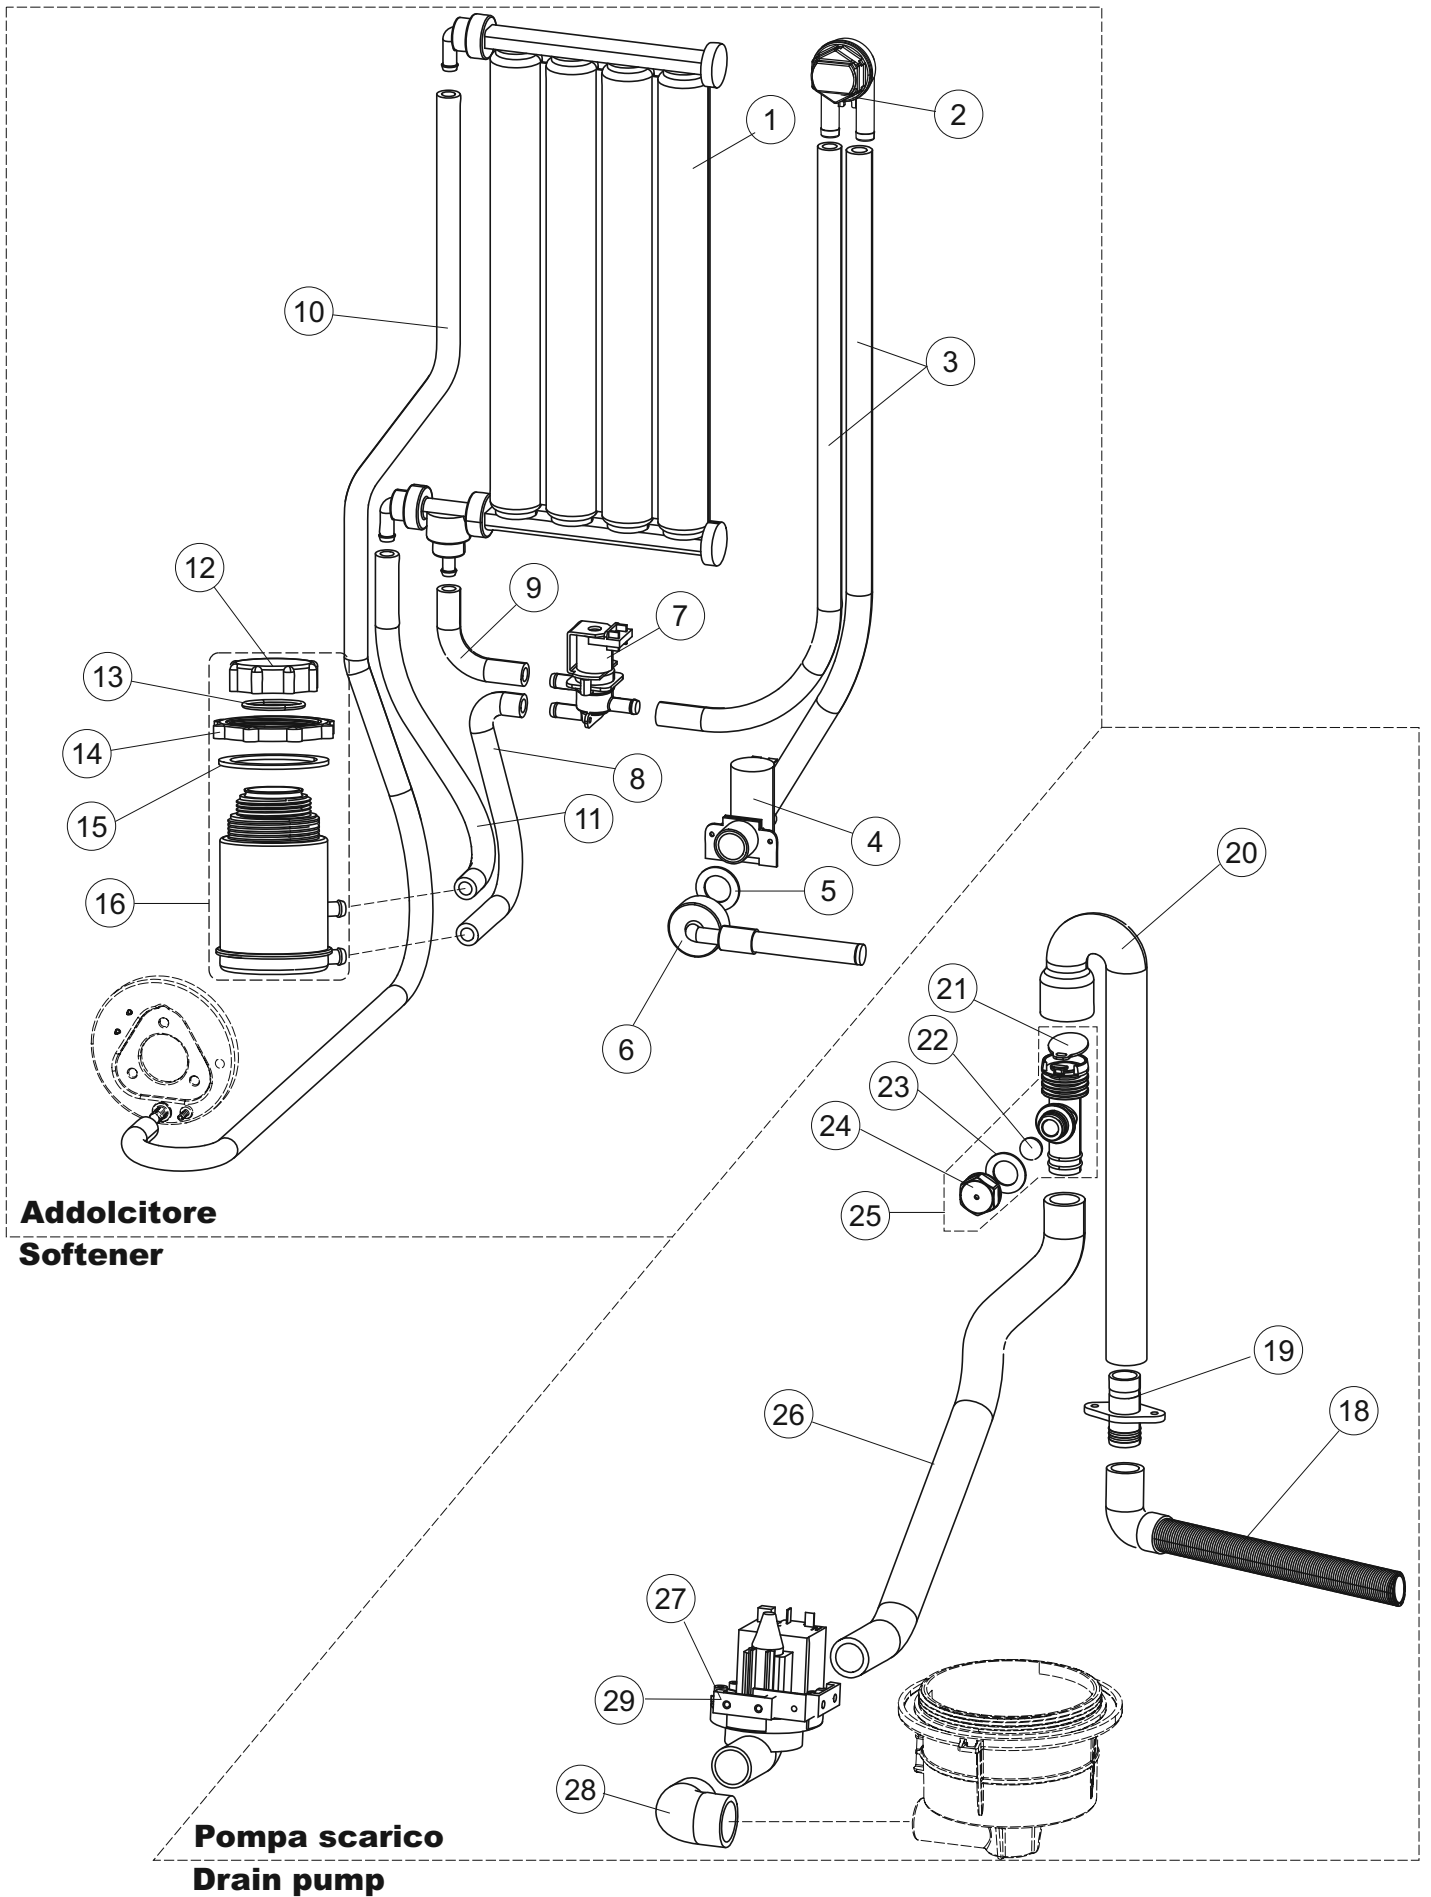

E3 ELETTROBAR 570050 EXPLODED VIEW

E3 ELETTROBAR 570050 EXPLODED VIEW

E3 ELETTROBAR 570050 EXPLODED VIEW

E3 ELETTROBAR 570050 EXPLODED VIEW

**Addolcitore
Softener**

**Pompa scarico
Drain pump**

E3 ELETTROBAR 570050 EXPLODED VIEW

E3 ELETTROBAR 570050 EXPLODED VIEW

- 1
- 2