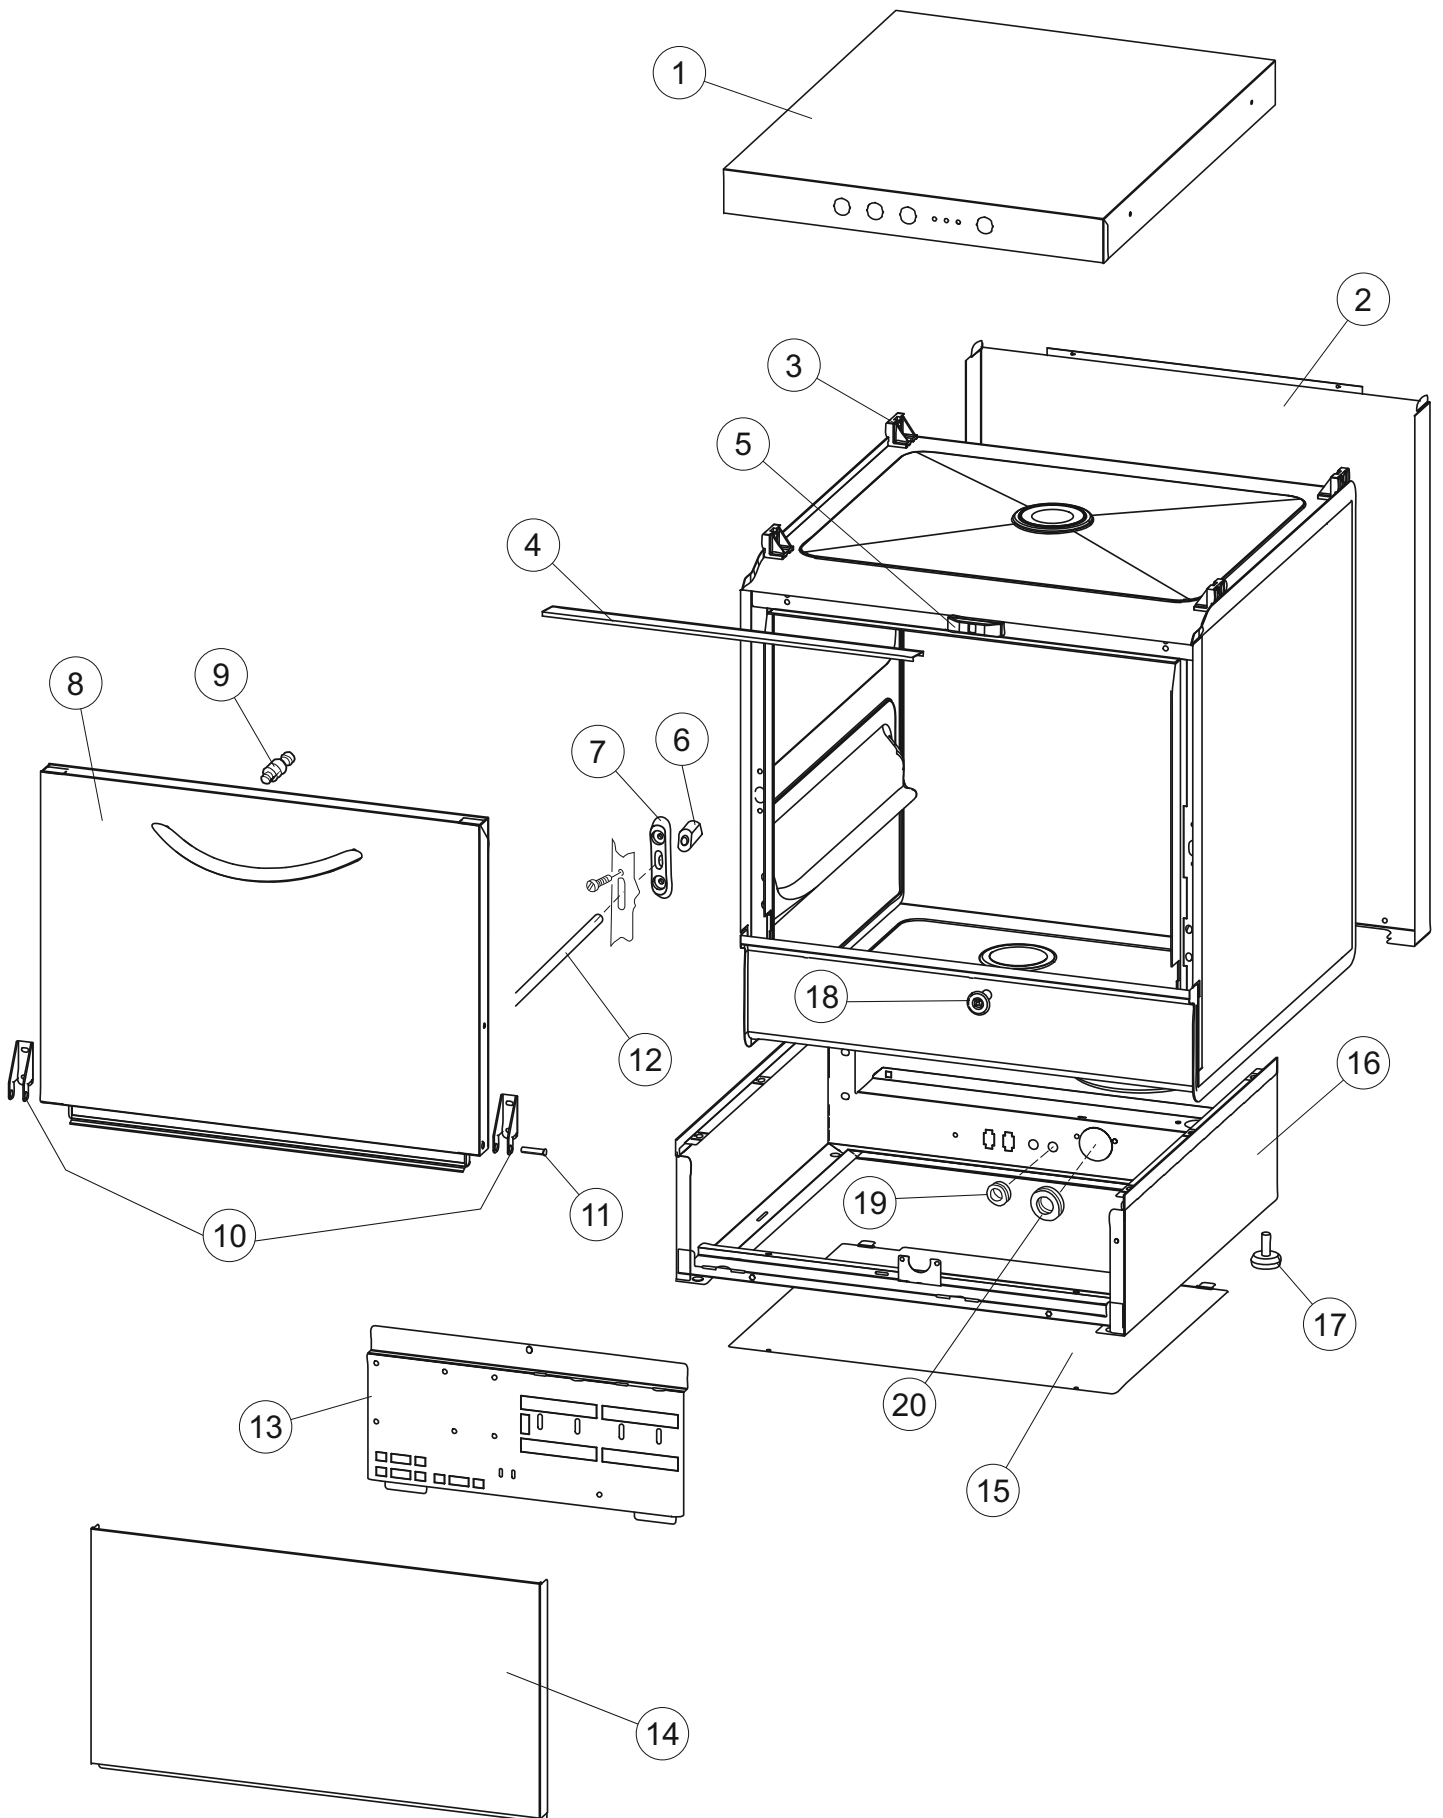

E3 ELETTROBAR 570050 EXPLODED VIEW

E3 ELETTROBAR 570050 EXPLODED VIEW

E3 ELETTROBAR 570050 EXPLODED VIEW

E3 ELETTROBAR 570050 EXPLODED VIEW

**Addolcitore
Softener**

**Pompa scarico
Drain pump**

E3 ELETTROBAR 570050 EXPLODED VIEW

E3 ELETTROBAR 570050 EXPLODED VIEW

- 1
- 2