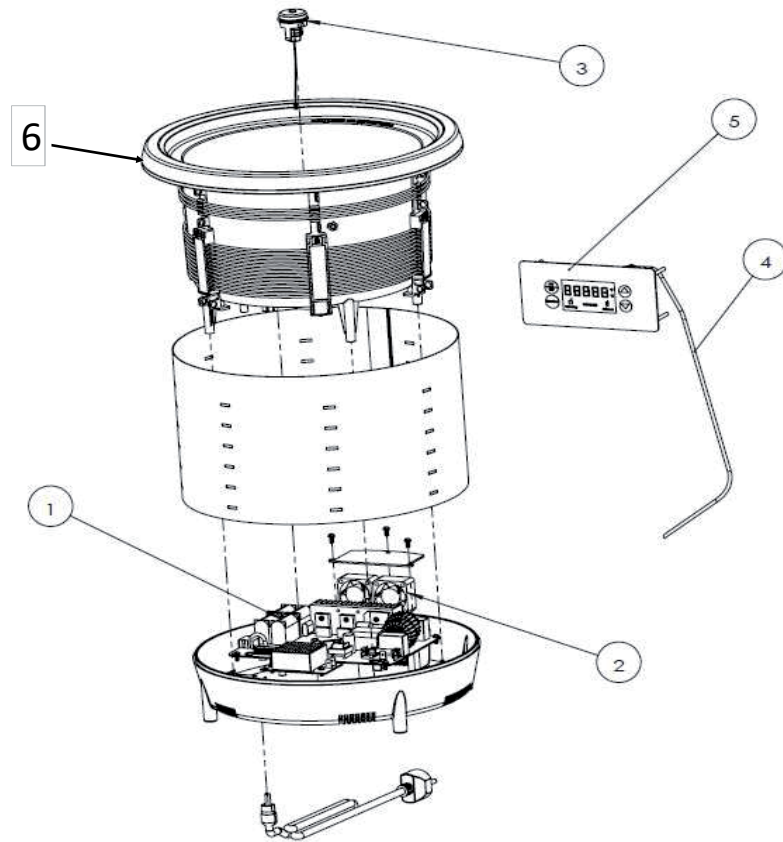

721.115 RETHERMALIZER - EXPLODED VIEW

LISTA DE RECAMBIOS

PRODUCTO	Rethermalizer Induction 3D - Mirage - Drop-in
----------	---

MODELOS:	74702D	foto
	74703D	
	741102D	
	741103D	

catalogo
catalogo
catalogo
catalogo

NUM.PIEZA	REF:Pujadas	COMPONENTE	QTY
1	351907-1	74702D/03D/05D power board/EMI kit	1
1	351908-1	741102D/03D/05D power board/EMI kit	1
1	351668-1	741102D/03D/05D power board/EMI kit	1
2	351918-1	Induction Soup Fan Kit	1
3	351917-1	Induction Soup Plunger Kit	1
4	25987-1	Induction Soup USB Cable	1
5	2520081-2	Induction Soup Control Box	1
6	RE74702DW	74702D/03D/05D WELL kit	1
6	RE741102DW	741102D/03D/05D WELL kit	1
6	351667-1	741102D/03D/05D WELL kit	1
6.1	26243-2	SILICONE GASKET, 7 QT DI IND	1
6.1	26244-2	SILICONE GASKET, 11 QT DI IND	1
A	47488	ACC Hinged Inset Cover, 9 5/8" Dia.(TAPA)	1
A	47490	ACC Hinged Inset Cover.(TAPA)	1
B	88184	ACC 7 1/4 qt. Induction Ready Inset	1
B	88204	ACC 11 1/4 qt. Induction Ready Inset	1
C	47493	Contemporary Inset Cover, 9 5/8" Dia.	1
D	47491	ACC Stainless Steel Decorative Ring (ANILLO)	1
ND	22470-1	ACC KOOL-TOUCH KNOB (Tapon Tapa)	1
ND	44179-1	DROP-IN MOUNTING CLIP (DROP-IN CLIPS DE MONTAJE)	4

VOLLRATH® Drop-In Induction Rethermalizer

BALLOON	PRODUCT MODELS	Power Board / EMI Kit ITEM #	DESCRIPTION	QTY.
1	74702D/74703D /74705D	351905-1	74702D/03D/05D power board/EMI kit	1
1	74704D	351913-1	74704D power board/EMI kit	1
1	741102D/741103D /741105D	351908-1	741102D/03D/05D power board/EMI kit	1
1	741104D	351912-1	741104 power board/EMI kit	1
1	74704DW	351915-1	74704DW power board/EMI kit	1
1	74702DW/74703DW /74705DW	351909-1	74702DW/03DW/05DW power board/EMI kit	1
1	741104DW	351916-1	741104DW power board/EMI kit	1
1	741102DW /741103DW /741105DW	351910-1	741102DW/03DW/05DW power board/EMI kit	1
2	ALL ABOVE	351918-1	Induction Soup Fan Kit	1
3	ALL ABOVE	351917-1	Induction Soup Plunger Kit	1
4	ALL ABOVE	25987-1	Induction Soup USB Cable	1
5	ALL ABOVE	2520081-2	Induction Soup Control Box	1