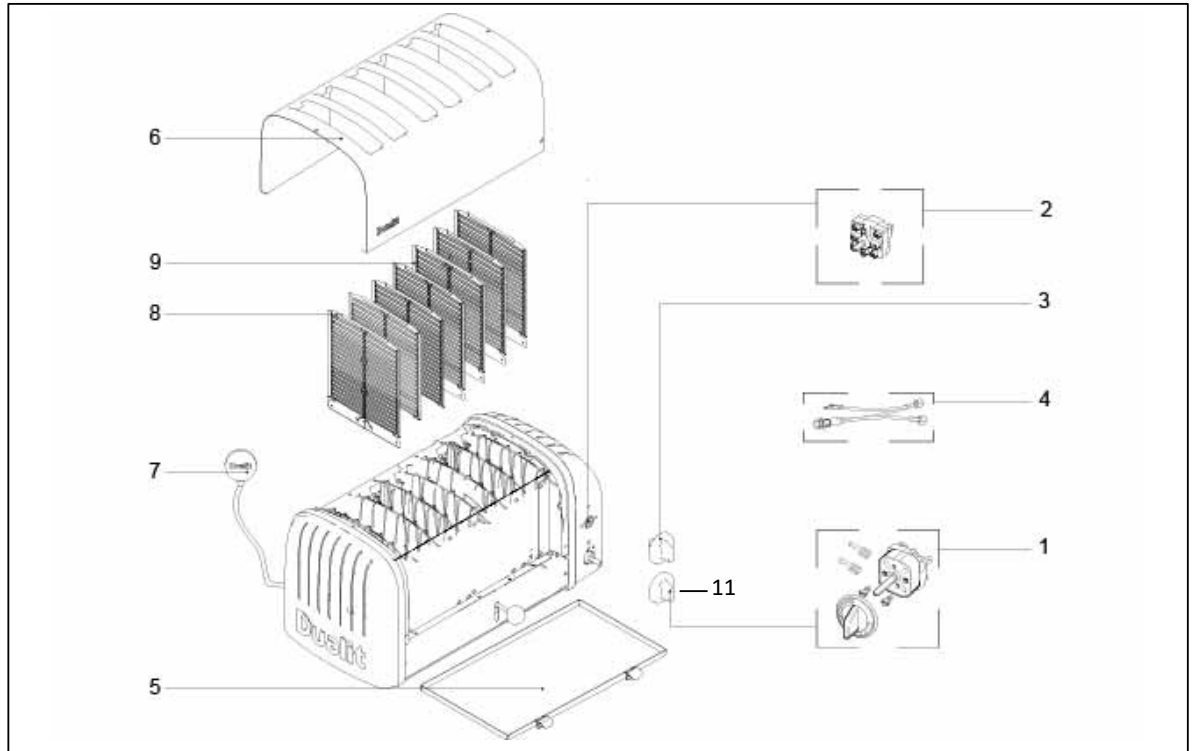

# Dualit® 310.002 - 310.004 TOASTER 6-SLOTS - SPARE PART LIST

NO	CODE	DESCRIPTION	USED ON
1	00030	Timer Switch	D6B
2	00893	Selector Switch	D6B
3	00914	Selector Knob	D6B
4	01320	Neon Lamp	D6B
5	00605	Crumb Tray	D6B
6	00900	Cover Stainless Steel - 6 Slot	D6B
7	02526	Power Lead Cable - 6 slot	D6B
8	00442	End Element - 6 slot only	D6B
9	00443	Centre Element for 6 bread only	D6B
10	01983	Wire kit 6 slot	D6B
11	01800	Timer knob	D6B

# Dualit® 310.002 - 310.004 TOASTER 6-SLOTS - SPARE PART LIST

NO	CODE	DESCRIPTION	Q'TY
1	00041	Brass Connecting Links	2
2	00043	Feet - Non Adjustable	6
3	01121	Feet - Adjustable	6
4	00044	Ejector Knob	2
5	00322	Crumb Tray Handle	1
6	09000	Element Spanner	
7	00051	Sandwich Cage Handles	