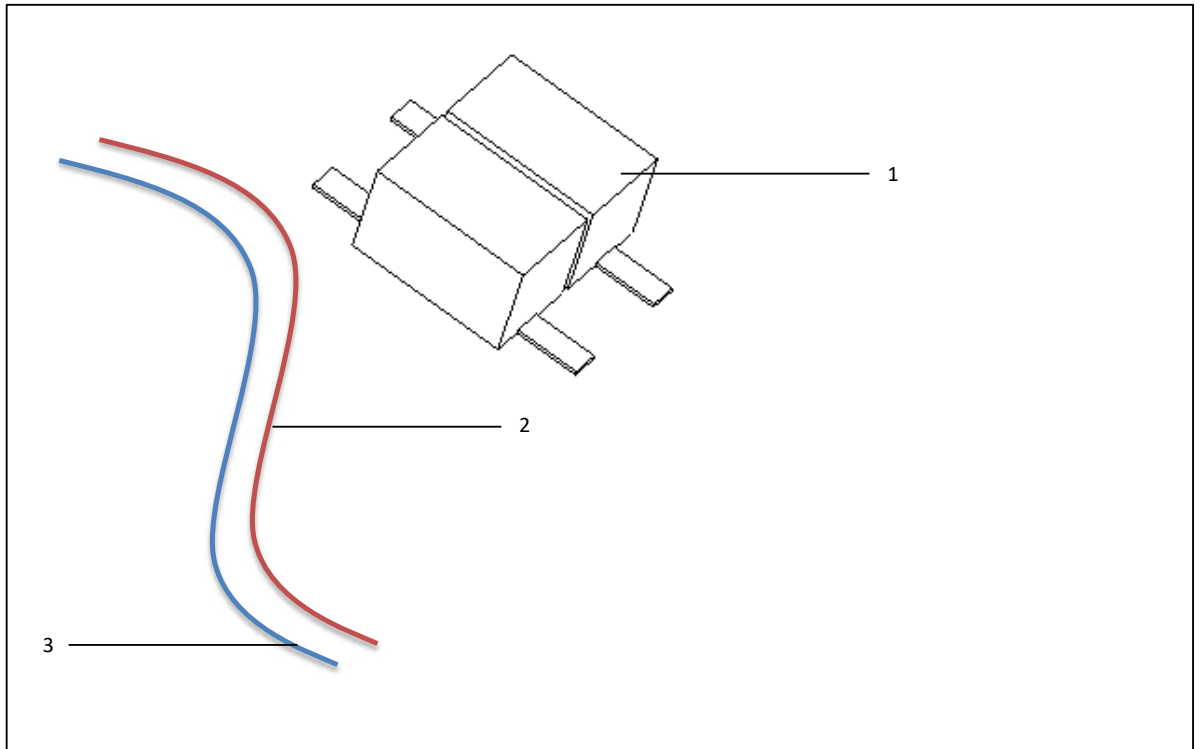

NO	CODE	DESCRIPTION	Q'TY
1	00134	HANDLE	
2	00820	UPPER CASING	
3		THERMOSTAT KIT	
4	00281	WAFFLE HEATING PLATE	
5	03303	HEATING ELEMENT KIT	
6	00133	SWITCH	
7	02159	POWER CORD	
8	00850	HANDLE SCREW	

NO	CODE	DESCRIPTION	Q'TY
	03303	HEATING ELEMENT KIT	
1		Heating Element	2
2		Element Brackets	6
3		Screws (A,B & C)	6
4		Washer	2
5		Wiring Loom	1

NO	CODE	DESCRIPTION	Q'TY
		THERMOSTAT KIT	
1	00132	Thermostat	
2	01908	Red Wire	
3	01913	Blue Wire	